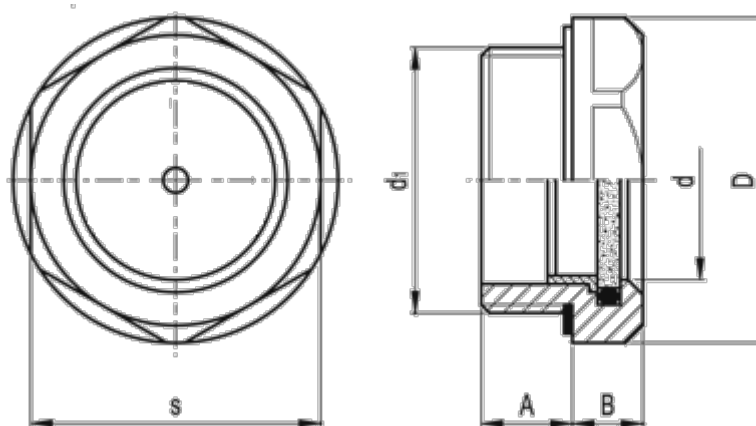

Data Sheet

Article number: 20673525

Description: E+G Oil level indicator
GN 743.3-11-G3/8-B

Measures

A = 8.0

B = 7.5

D = 22

d = 11

d1 = G 3/8

s = 20